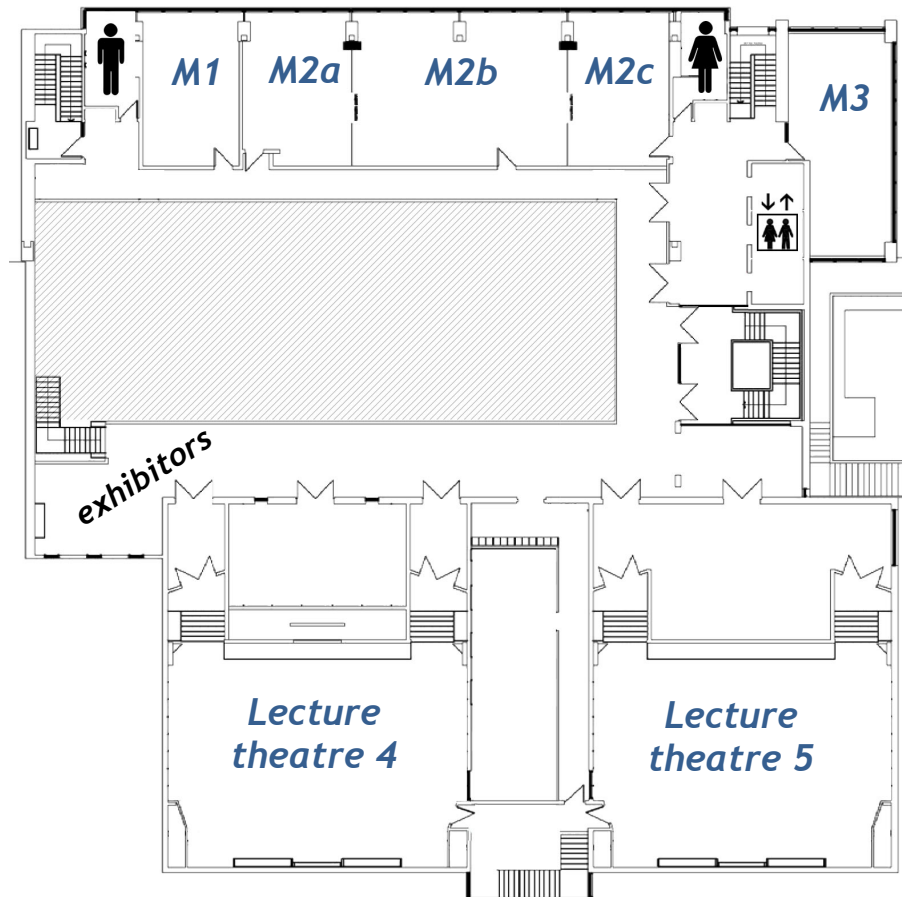

EAHIL + ICAHIS + ICLC 2015

venue floor plans

Appleton Tower ground level

Appleton Tower mezzanine level

EAHIL + ICAHIS + ICLC 2015

venue floor plans

Main library first level &
ground level concourse area

50 George Square - ground level & inset of first level